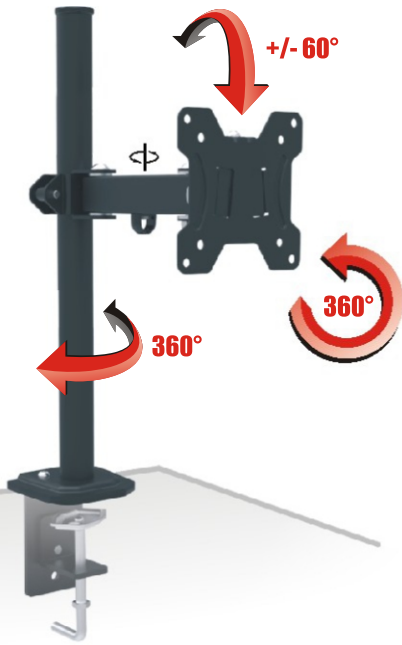

AX PIXEL SINGLE 13"~27"

Designed in Italy

Stefano Ferrero